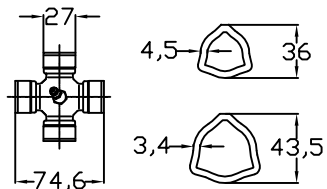

WARNING!

SECTIONS OF THE ASSEMBLY MARKED ARE NOT SHIELDED AND MUST BE SHIELDED BY AN INTERACTIVE GUARDING SYSTEM. BINACCHI S.p.A. DECLINES RESPONSIBILITY IF PROPER GUARD ARE NOT PROVIDED OR MAINTAINED.

TIPO-TYPE
TYP

B4

CLIENTE-CUSTOMER-CLIENT-KUNDE

DANI-TECH A/S -DK- per GMR

DATA

12/06/14

RIF.CLIENTE-CUSTOMER REF.-REF.CLIENT-BEZUG KUNDE

64-101-411

TIPO DI MACCHINA-TYPE OF IMPLEMENT-TYPE DE MACHINE-MASCHINENTYPE

VISTO

MODIFICHE-MODIFICATIONS-ÄNDERUNGEN-MODIFICACIONES

POTENZA : 35 Cv (540 g/min)

COPIA : 460 Nm (540 g/min)

NOTE :